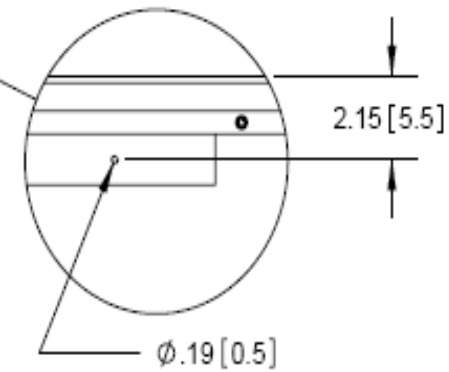

Front View

Back View

Distance from Wall Bracket mounting holes to top of tablet frame, when installed.

Model	Diagonal Size in (cm)	Aspect Ratio	Active Area in (cm)	Width in (cm)	Height in (cm)	Weight lb (kg)
i77	77 (195.6)	4:3	46.5 X 62 (118.1 X 157.5)	68.50 (174.0)	52.75 (134.0)	39.0 (17.7)
i85	85 (215.9)	16:9	42 X 74 (106.7 X 187.9)	80.50 (204.5)	48.25 (122.6)	43.2 (19.6)
i95	95 (241.3)	16:9	46.5 X 83 (118.1 X 210.8)	89.50 (227.3)	52.75 (134.0)	51.6 (23.5)

Dimensions: in[cm], Tablet shown with optional pen tray, All dimensions $\pm .12$ [.30]