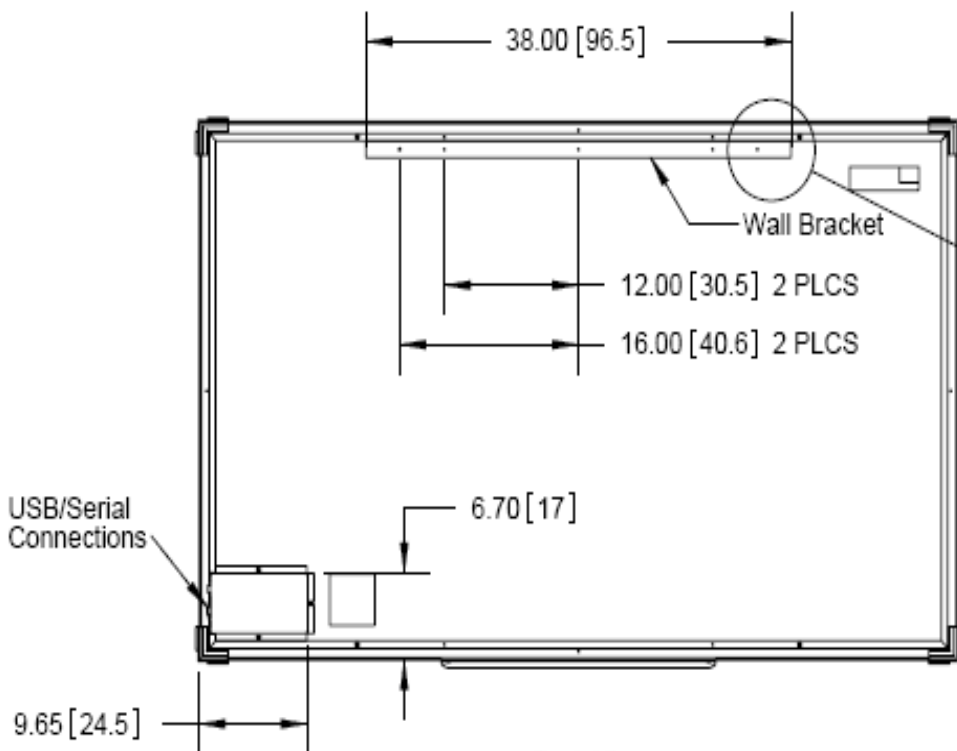

Front View

Back View

Distance from Wall Bracket mounting holes to top of tablet frame, when installed.

Model	Diagonal Size in (cm)	Aspect Ratio	Active Area in (cm)	Width in (cm)	Height in (cm)	Weight lb (kg)
i77	77 (195.6)	4:3	46.5 X 62 (118.1 X 157.5)	68.50 (174.0)	52.75 (134.0)	39.0 (17.7)
i85	85 (215.9)	16:9	42 X 74 (106.7 X 187.9)	80.50 (204.5)	48.25 (122.6)	43.2 (19.6)
i95	95 (241.3)	16:9	46.5 X 83 (118.1 X 210.8)	89.50 (227.3)	52.75 (134.0)	51.6 (23.5)

Dimensions: in[cm], Tablet shown with optional pen tray, All dimensions $\pm .12$ [.30]